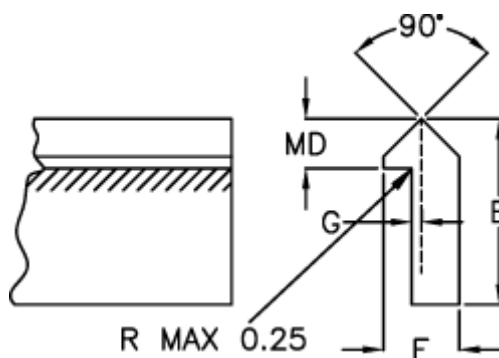

Data Sheet

Article number: 055636000

Description: Single edge track TS3 6000mm

Measures

E = 22.22

F = 8.71

G = 1.57

Kg/m = 1.020